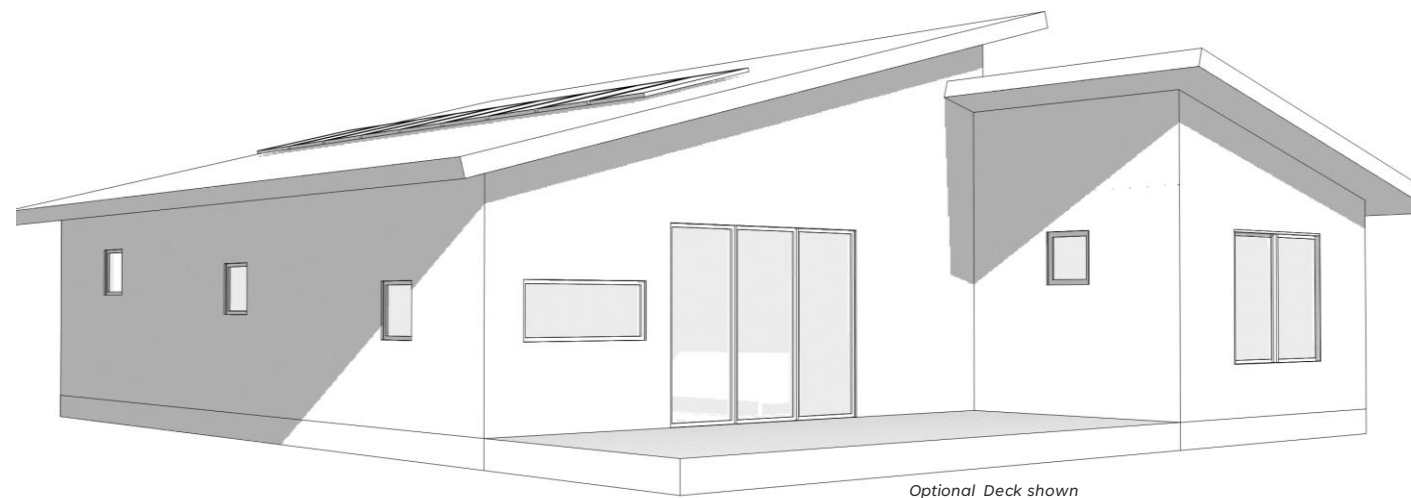

Specifications	m2	sq
Dwelling	102.63	11.05
Carport	23.4	2.5
Porch	4.0	0.4

2	1	2	2	0

Optional Deck shown

Design Features

- South Entry, North Facing Living
- Option for Dual Living
- Illustrated with Double Skillion Roof Option – other options available
- Optional Study Nook
- WIR