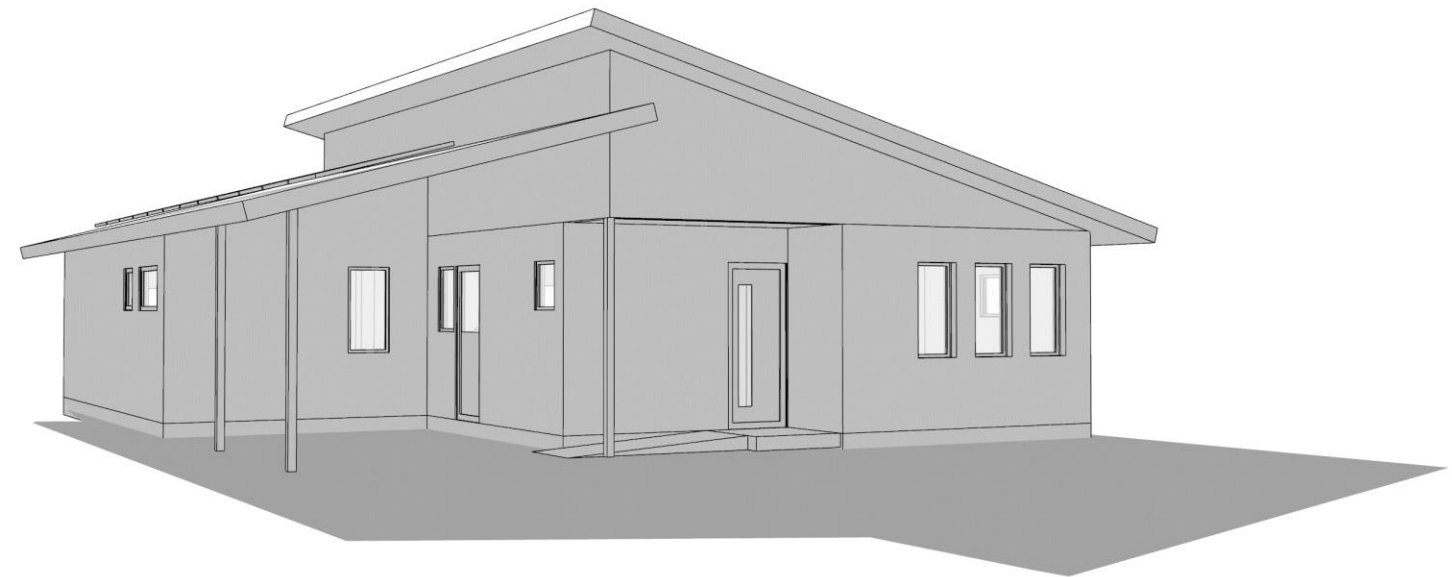

Specifications	m2	sq
Dwelling	102.63	11.05
Carport	23.4	2.5
Porch	4.0	0.4

2	1	2	2	0

Optional Deck shown

Design Features

- South Entry, North Facing Living
- Option for Dual Living
- Illustrated with Double Skillion Roof Option – other options available
- Optional Study Nook
- WIR